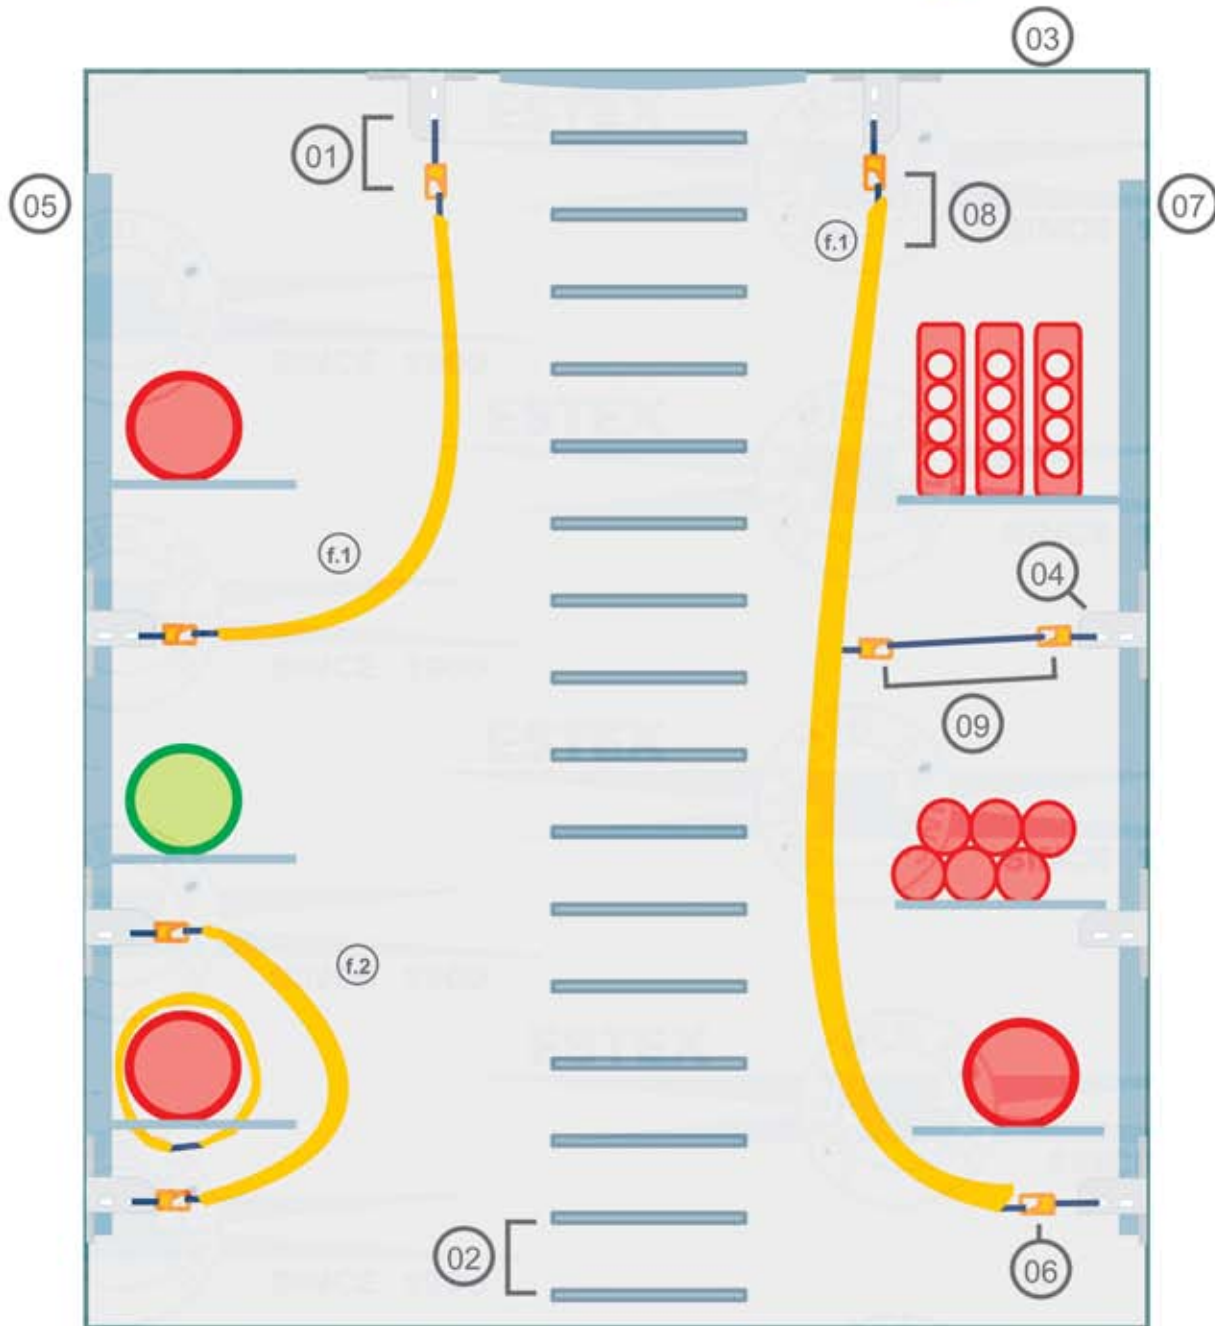

05/09

DIAGRAM 1: Arc Suppression Blanket Preferred Work Method

toll free: 1-800-749-1224
phone: 770-964-3322
fax: 770-964-7534

P. O. Box 368
402 East Broad Street
Fairburn, GA 30213

RED cables are energized
GREEN cables are de-energized

01. Strut base brackets connect to carabiner from north wall to ceiling (connect to figure 1)
02. Ladder to the surface
03. Vault ceiling
04. Strut base
05. (north) Vault wall
06. Carabiner
07. (south) Vault wall
08. Carabiner connects to arc blast blanket
09. Secondary securing point
- f.1. Arc blast blanket in WALL 'J' Method
- f.2. Arc blast blanket in CLAMSHELL Method