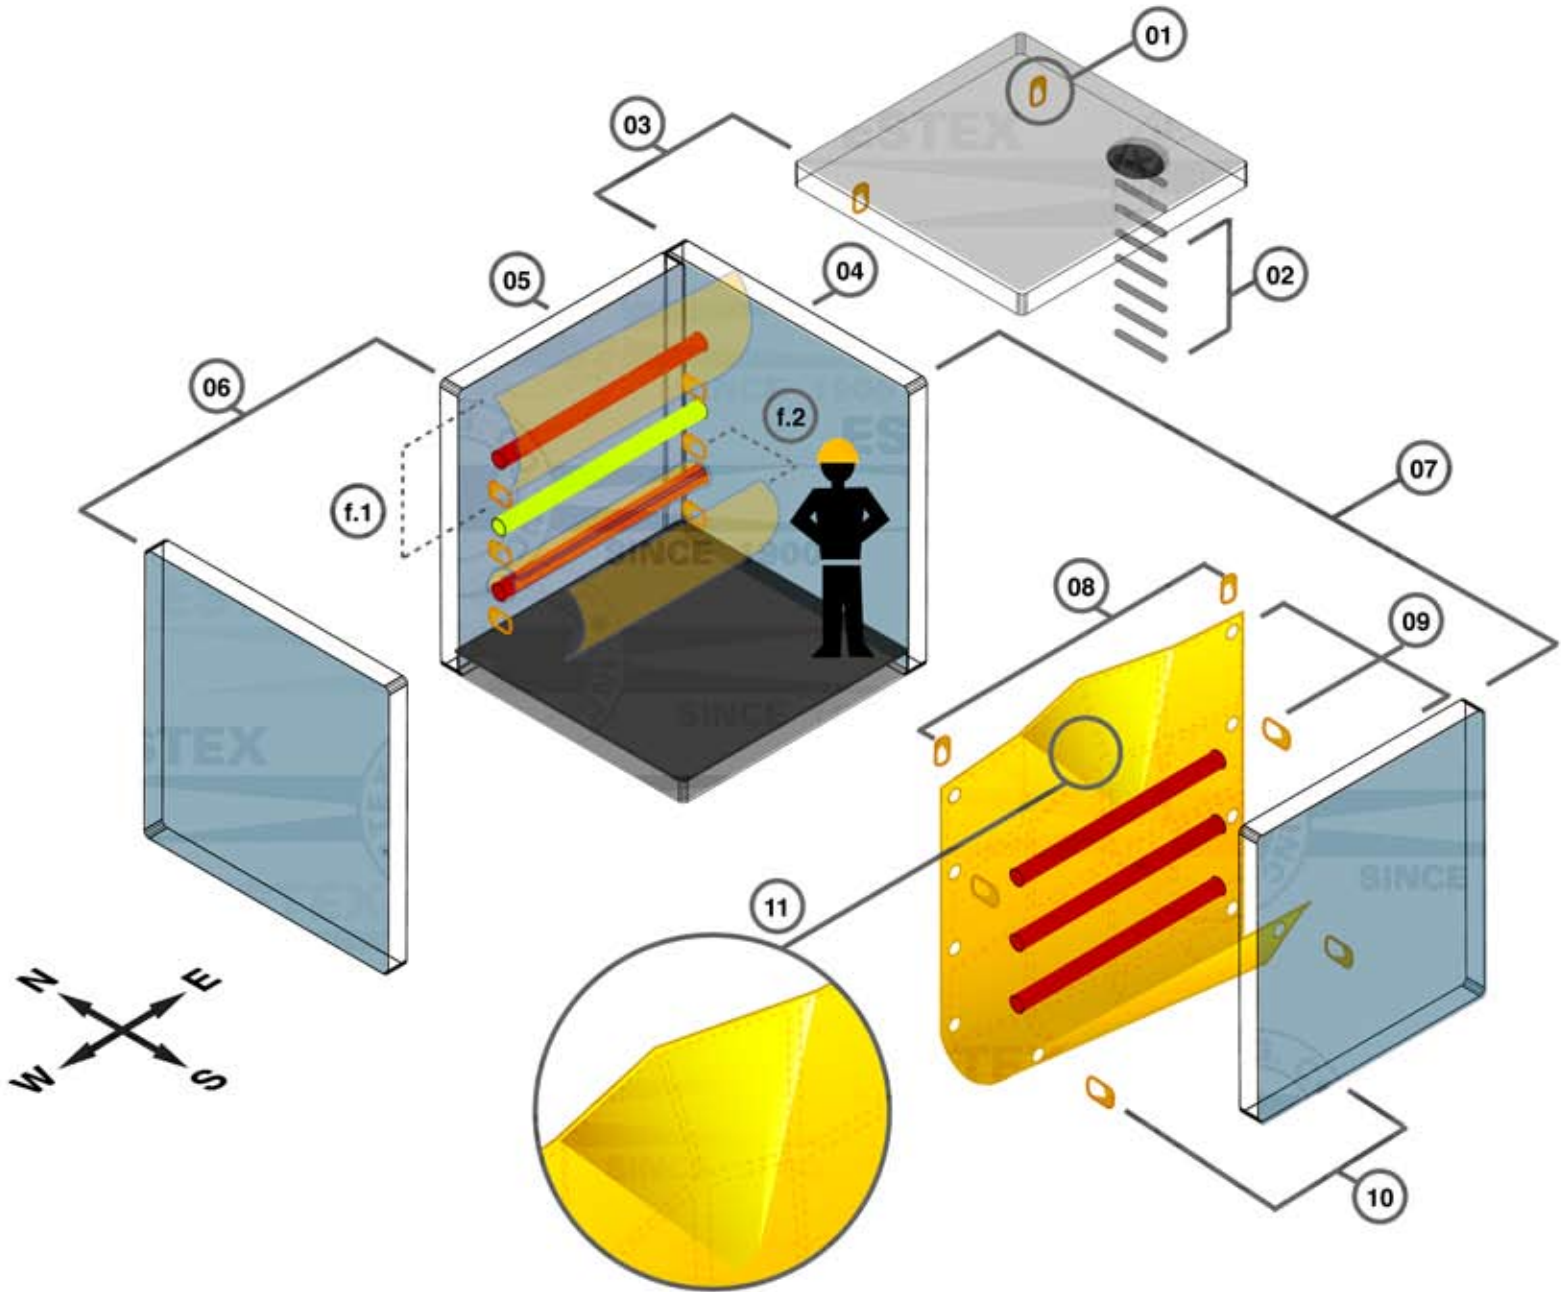

With BlastMat

W/Out BlastMat

Testing was done in an above ground concrete containment identical to the underground bunkers used in major cities in the US. The connectors were shorted to simulate actual faults. The **Light-Line** blankets provided the needed protection.

## DIAGRAM 1: Arc Suppression Blanket Preferred Work Method

toll free: 1-800-749-1224  
 phone: 770-964-3322  
 fax: 770-964-7534

P. O. Box 368  
 402 East Broad Street  
 Fairburn, GA 30213

**RED** cables are energized  
**GREEN** cables are de-energized

- 01. Strut base brackets connect to carabiner from north wall to ceiling (connect to figure 1)
- 02. Ladder to the surface
- 03. Vault ceiling
- 04. Strut base
- 05. (north) Vault wall
- 06. Carabiner
- 07. (south) Vault wall
- 08. Carabiner connects to arc blast blanket
- 09. Secondary securing point
- f.1. Arc blast blanket in WALL 'J' Method
- f.2. Arc blast blanket in CLAMSHELL Method