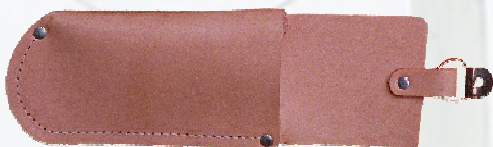

Part # 5407-2  
Belt Clip web sheath for Knife and Scissors  
Part # 1258-3 Sheath only

Part # 5401-1  
Cable Splicer's Knife

Part # 5411  
Notched Electrician's Scissors

Part # 1254-2  
Slotted leather sheath **only**  
Holds a Knife & Scissors and Needle Nose Pliers or a Screw Driver (not included)

Part #5401-11  
Ergonomic Splice Knife

Part #1258-SC11  
Leather Sheath For Part #5401-11

Part # 5400  
Lock Knife with ring

**Ergonomic Splicer's Knife w/ring for attachment**

Part # 5417-B  
Black Handle

Skinning Knife Pouch (pictured) Other styles available

Part # 1253  
Sheath only

Part # 1258-5  
Belt clip web Sheath only

Holds the Lock Knife Part # 5400 pictured above